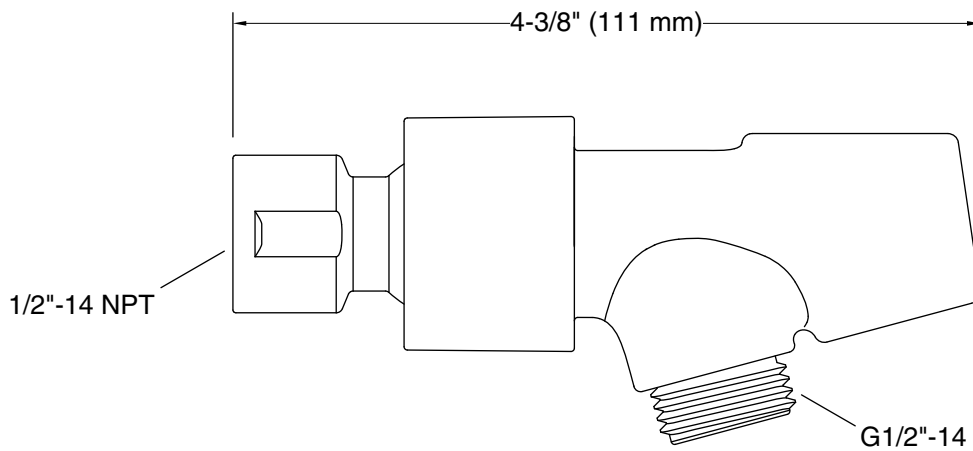

Technical Information

All product dimensions are nominal.

Material: Metal

Notes

Install this product according to the installation guide.