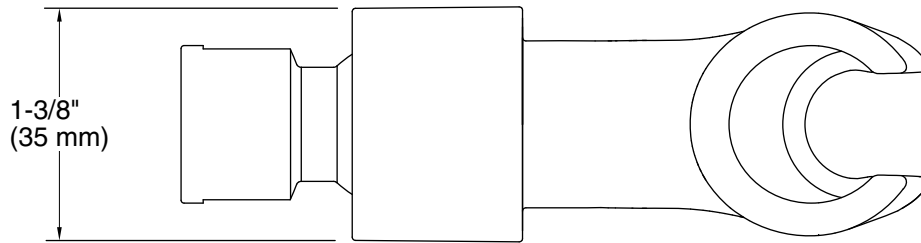

Technical Information

All product dimensions are nominal.

Material: Metal

Notes

Install this product according to the installation guide.